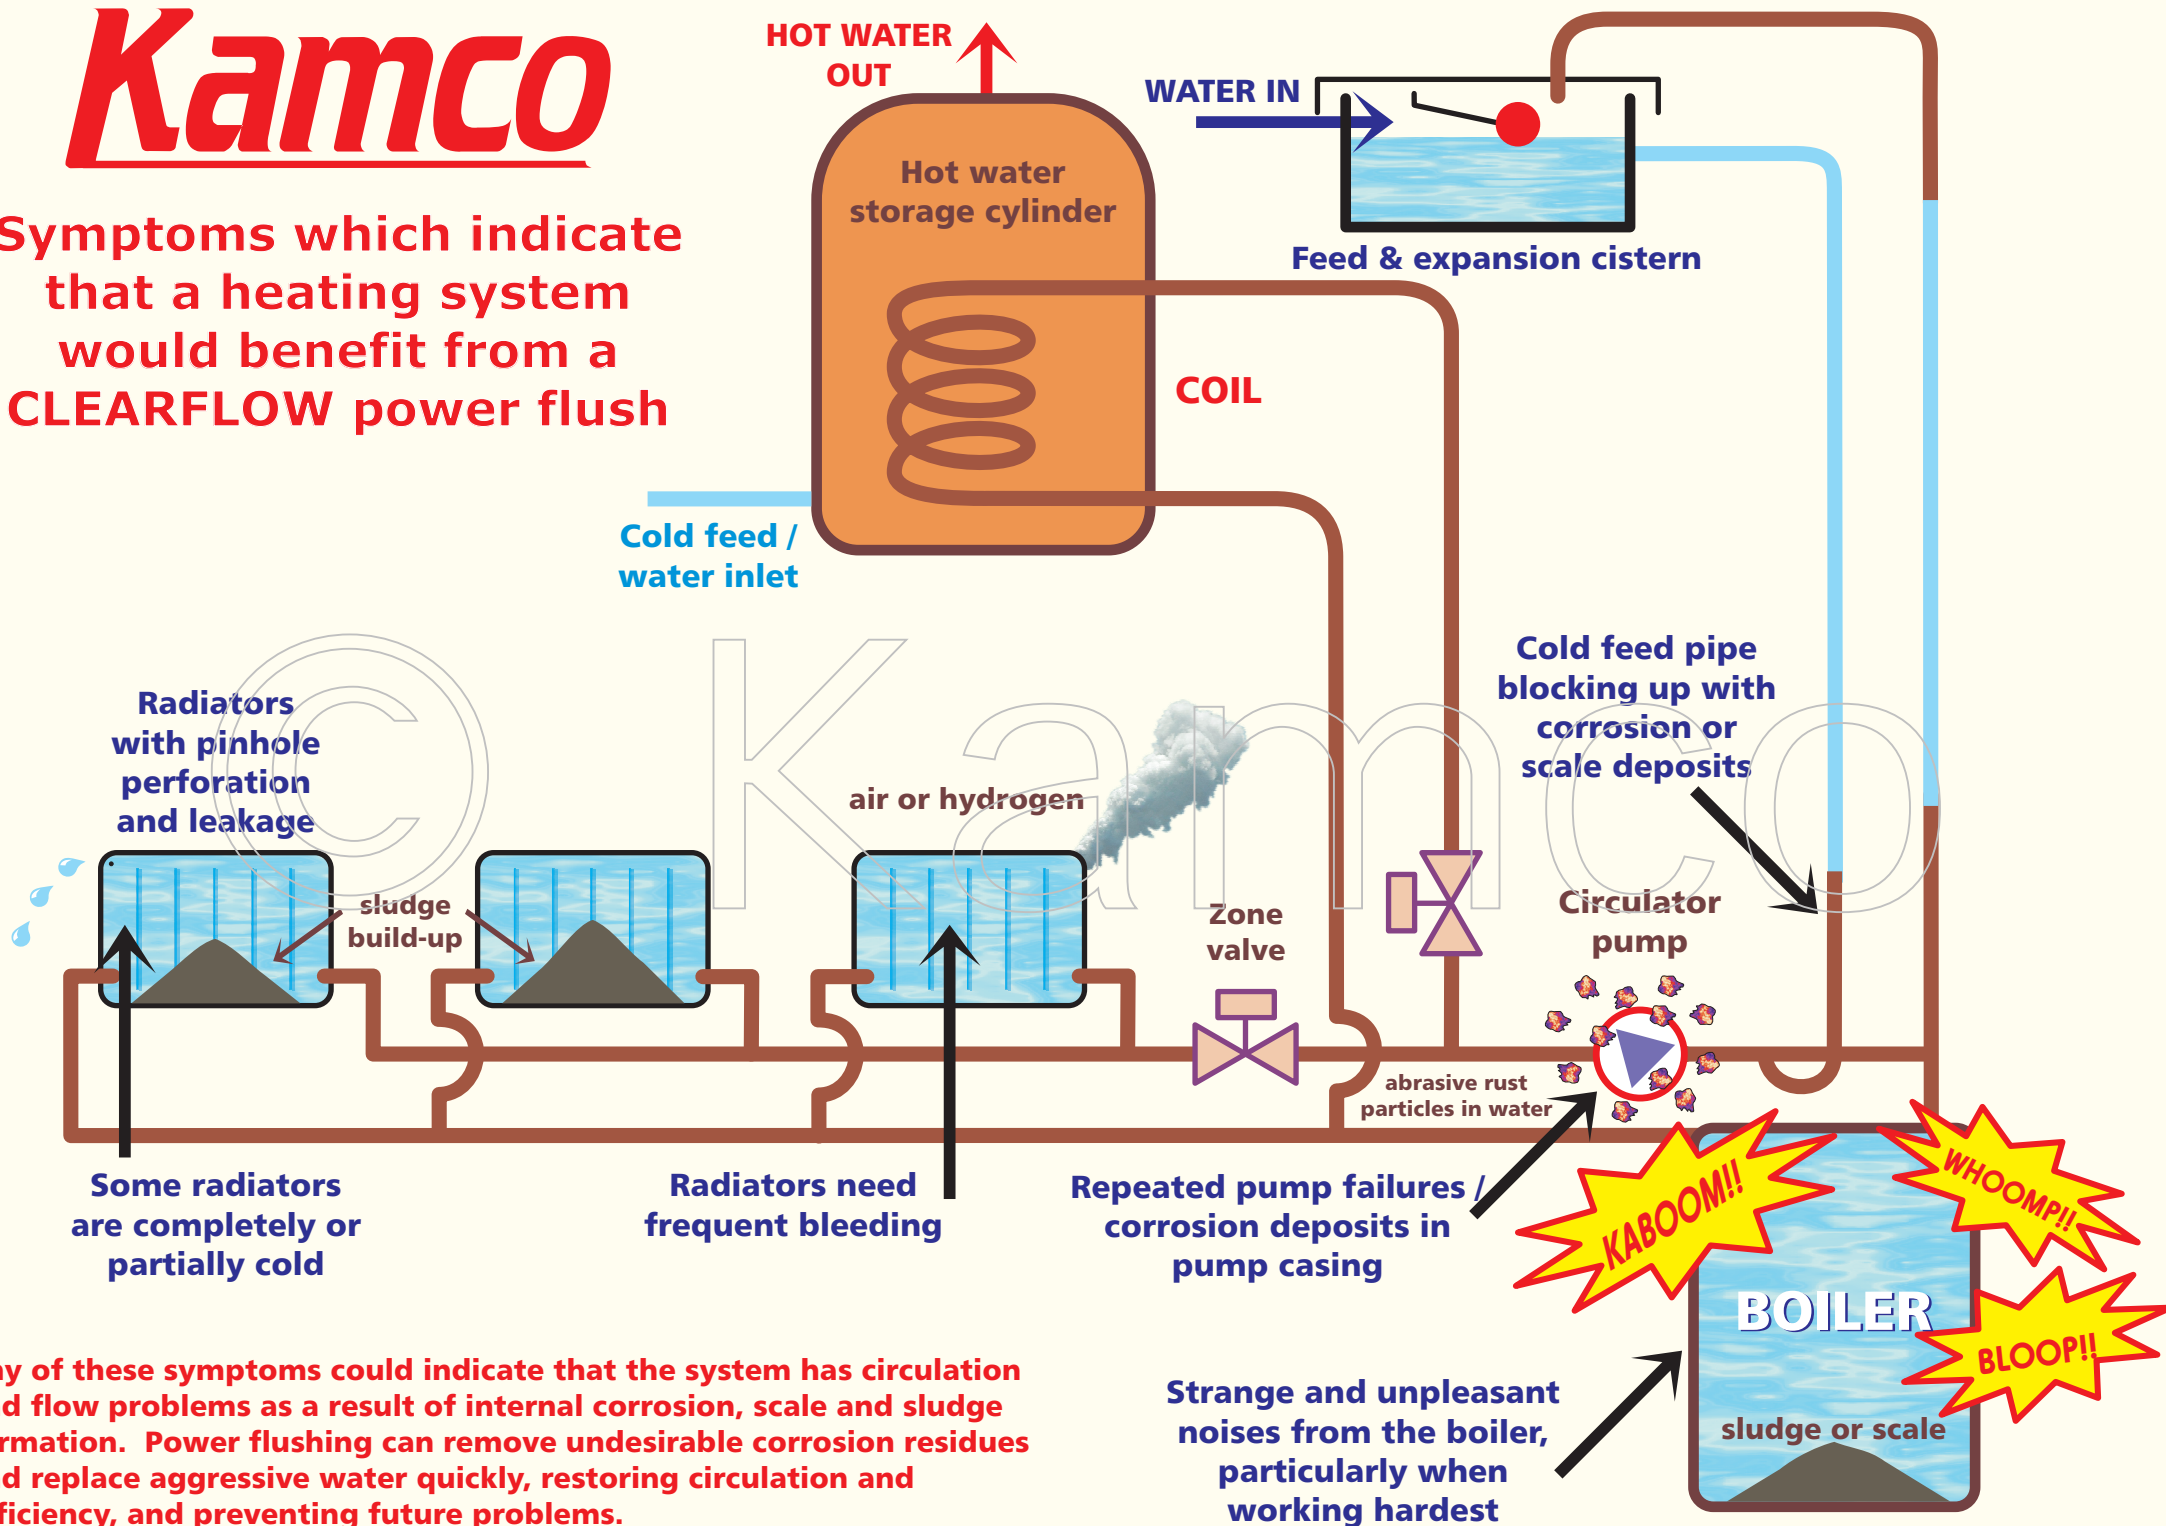

Kamco

Symptoms which indicate that a heating system would benefit from a CLEARFLOW power flush

Any of these symptoms could indicate that the system has circulation and flow problems as a result of internal corrosion, scale and sludge formation. Power flushing can remove undesirable corrosion residues and replace aggressive water quickly, restoring circulation and efficiency, and preventing future problems.